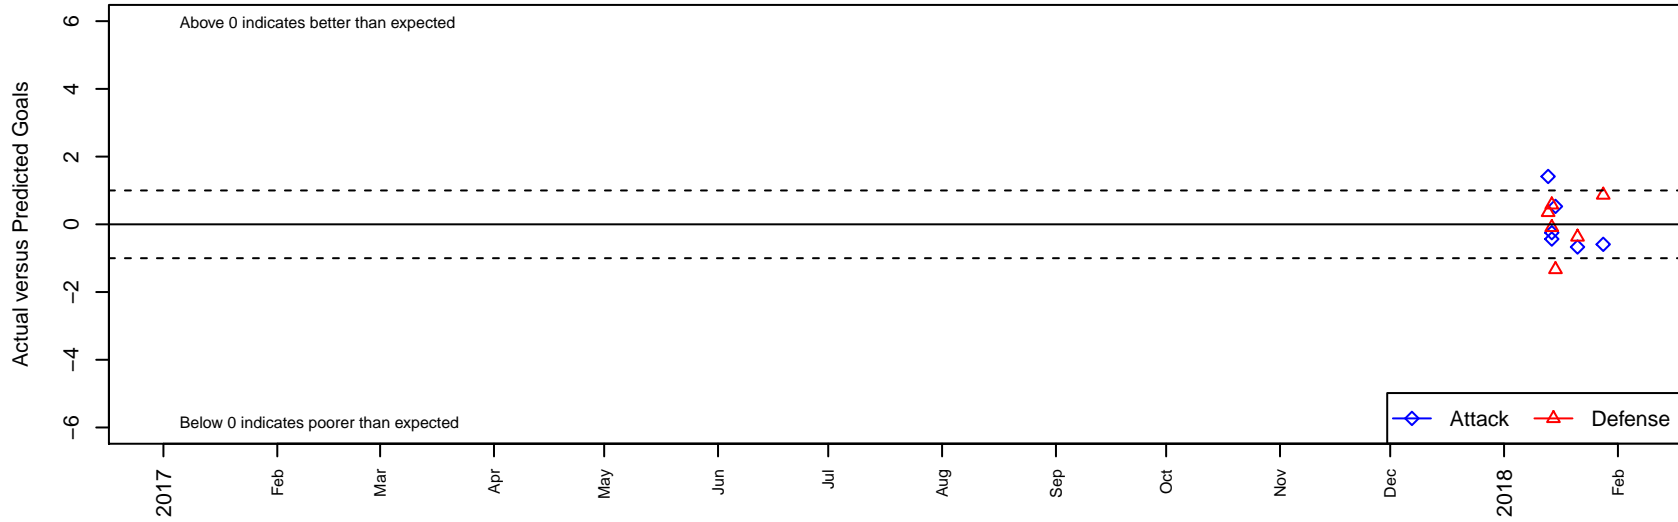

# Rogue Valley Timbers White G02

Rogue Valley SC  
 Medford, OR  
 G02 total strength=1418  
 attack=3.88 defense=18.74  
 spr league = PTT Win G02 Div 1 White

alt names used:  
 Rogue Valley Timbers 02G White  
 RV Timbers 02G White

Venues played:  
 2017 Portland Winter Showcase U16  
 2017 PTT Winter G02 Division 1 White

**Rogue Valley Timbers White G02**  
 Dots are actual minus expected GF (blue circles) and GA (red triangles).  
 Blue line is smoothed change in attack strength. Red is smoothed change in defense strength.